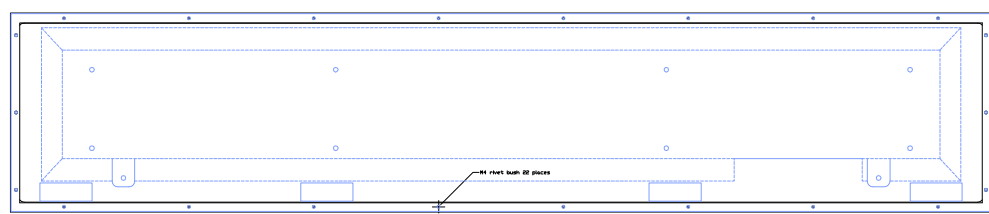

SECTION

SECTION

SECTION

Material: 1.5 mm aluminium
Finish: Painted cosmetic black

Project: STAGETEXT
C.W. Micro-Systems
11 Mitchell Point, Ensign Way
Hamble, Hants, SO31 4RF

Title: CASE FRONT
© Copyright

Drn.	Drg. No.
Date 25-MAR-07	M100610
Chkd.	Issue 3
Apprd.	Sht. No. 1 of 1