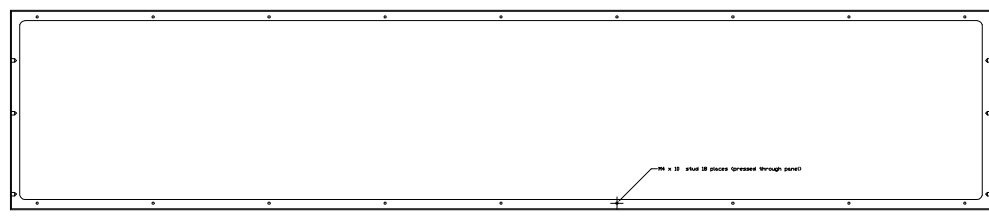

SECTION

SECTION

SECTION

Material: 1.5 mm aluminium
Finish: Painted cosmetic black

Project: STAGETEXT
C.W. Micro-Systems
11 Mitchell Point, Ensign Way
Hamble, Hants, SO31 4RF

Title: CASE FRONT
© Copyright

Drn.	Drg. No.
Date 25-MAR-07	M100610
Chkd.	Issue 3
Apprd.	Sht. No. 1 of 1