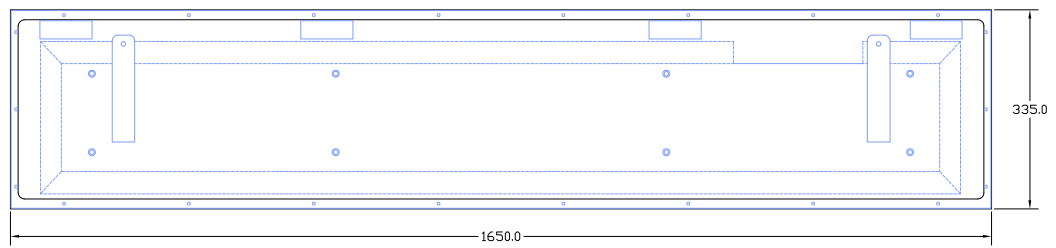

SECTION

SECTION

SECTION

Material: 1.5 mm aluminium
Finish: Painted cosmetic black

Project: STAGETEXT
C.W. Micro-Systems
11 Mitchell Point, Ensign Way
Hamble, Hants, SO31 4RF

Title: CASE FRONT
© Copyright

Drn.	Drg. No.
Date 25-MAR-07	M100610
Chkd.	Issue 3
Apprd.	Sht. No. 1 of 1