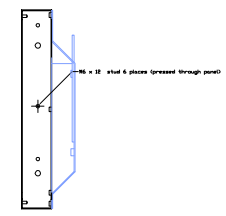

SECTION

SECTION

SECTION

Material: 1.5 mm aluminium
Finish: Painted cosmetic black

Project: STAGETEXT
C.W. Micro-Systems
11 Mitchell Point, Ensign Way
Hamble, Hants, SO31 4RF

Title: CASE FRONT
© Copyright

Drn.	Drg. No.
Date 25-MAR-07	M100610
Chkd.	Issue 3
Apprd.	Sht. No. 1 of 1