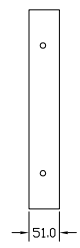

SECTION

SECTION

SECTION

Material: 1.5 mm aluminium
Finish: Painted cosmetic black

Project: STAGETEXT
C.W. Micro-Systems
11 Mitchell Point, Ensign Way
Hamble, Hants, SO31 4RF

Title: CASE FRONT
© Copyright

Drn.	Drg. No.
Date 25-MAR-07	M100610
Chkd.	Issue 3
Apprd.	Sht. No. 1 of 1